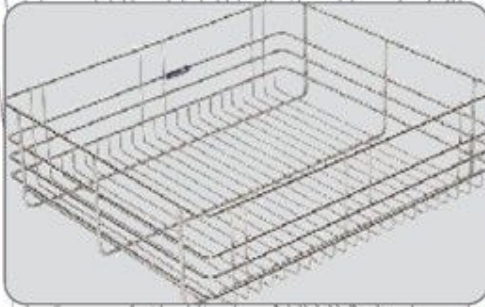

K-517

K-518

 Hylamine

K-519

K-520

Cup & Saucer Basket

Cutlery Basket

Plain Basket

Plate Basket

Thali Basket

**Basket
Size 15 X 20**

Plain	4 inch	
Plain	6 inch	
Plain	8 inch	
Cutlery Basket	4 inch	
Cup & Saucer	4 inch	
Plate Basket	6 inch	
Thali Basket	8 inch	

**Basket
Size 17 X 20**

Plain	4 inch	
Plain	6 inch	
Plain	8 inch	
Cutlery Basket	4 inch	
Cup & Saucer	4 inch	
Plate Basket	6 inch	
Thali Basket	8 inch	