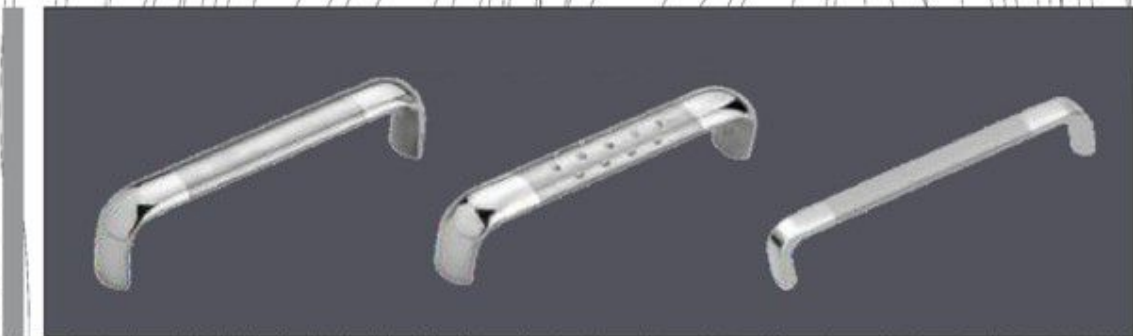

S.S Handle

Accessory